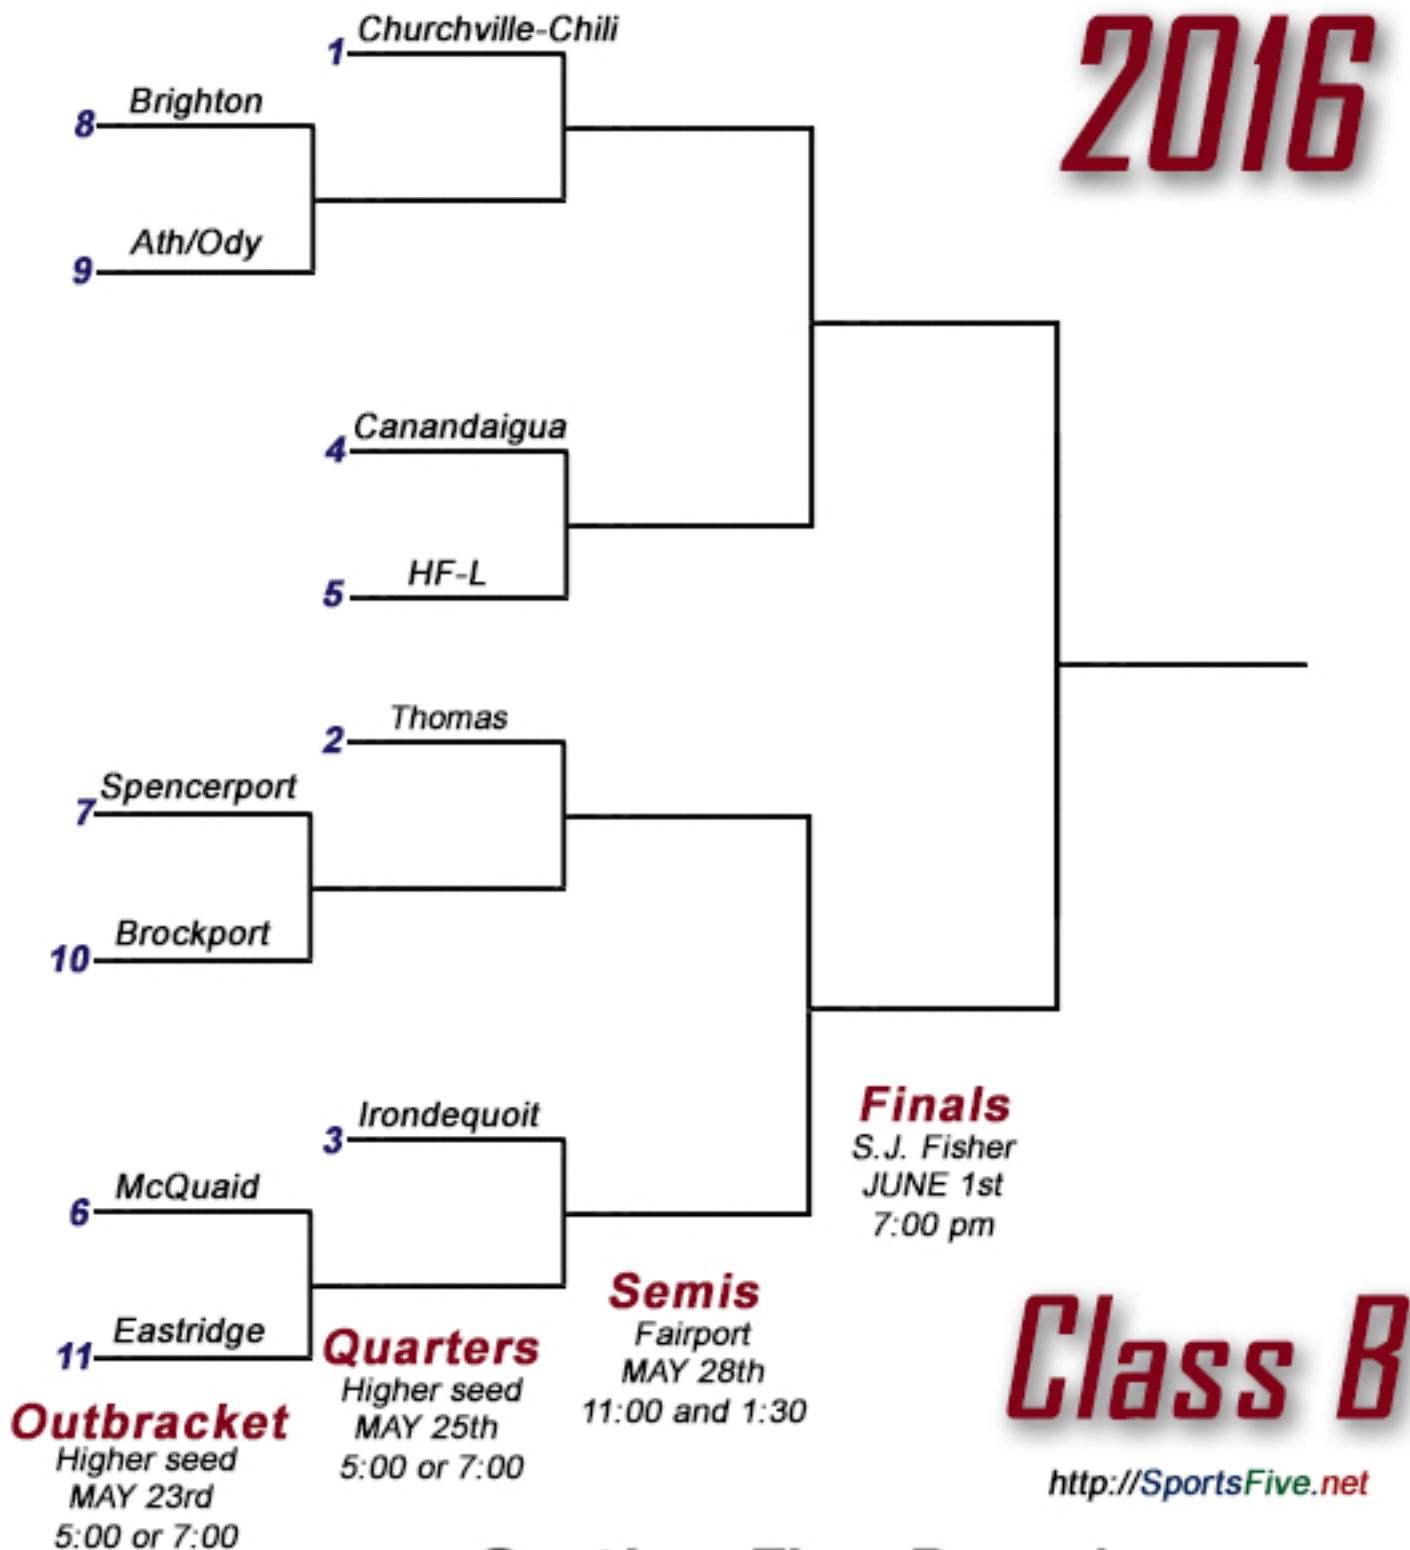

2016

Section Five Boys Lacrosse